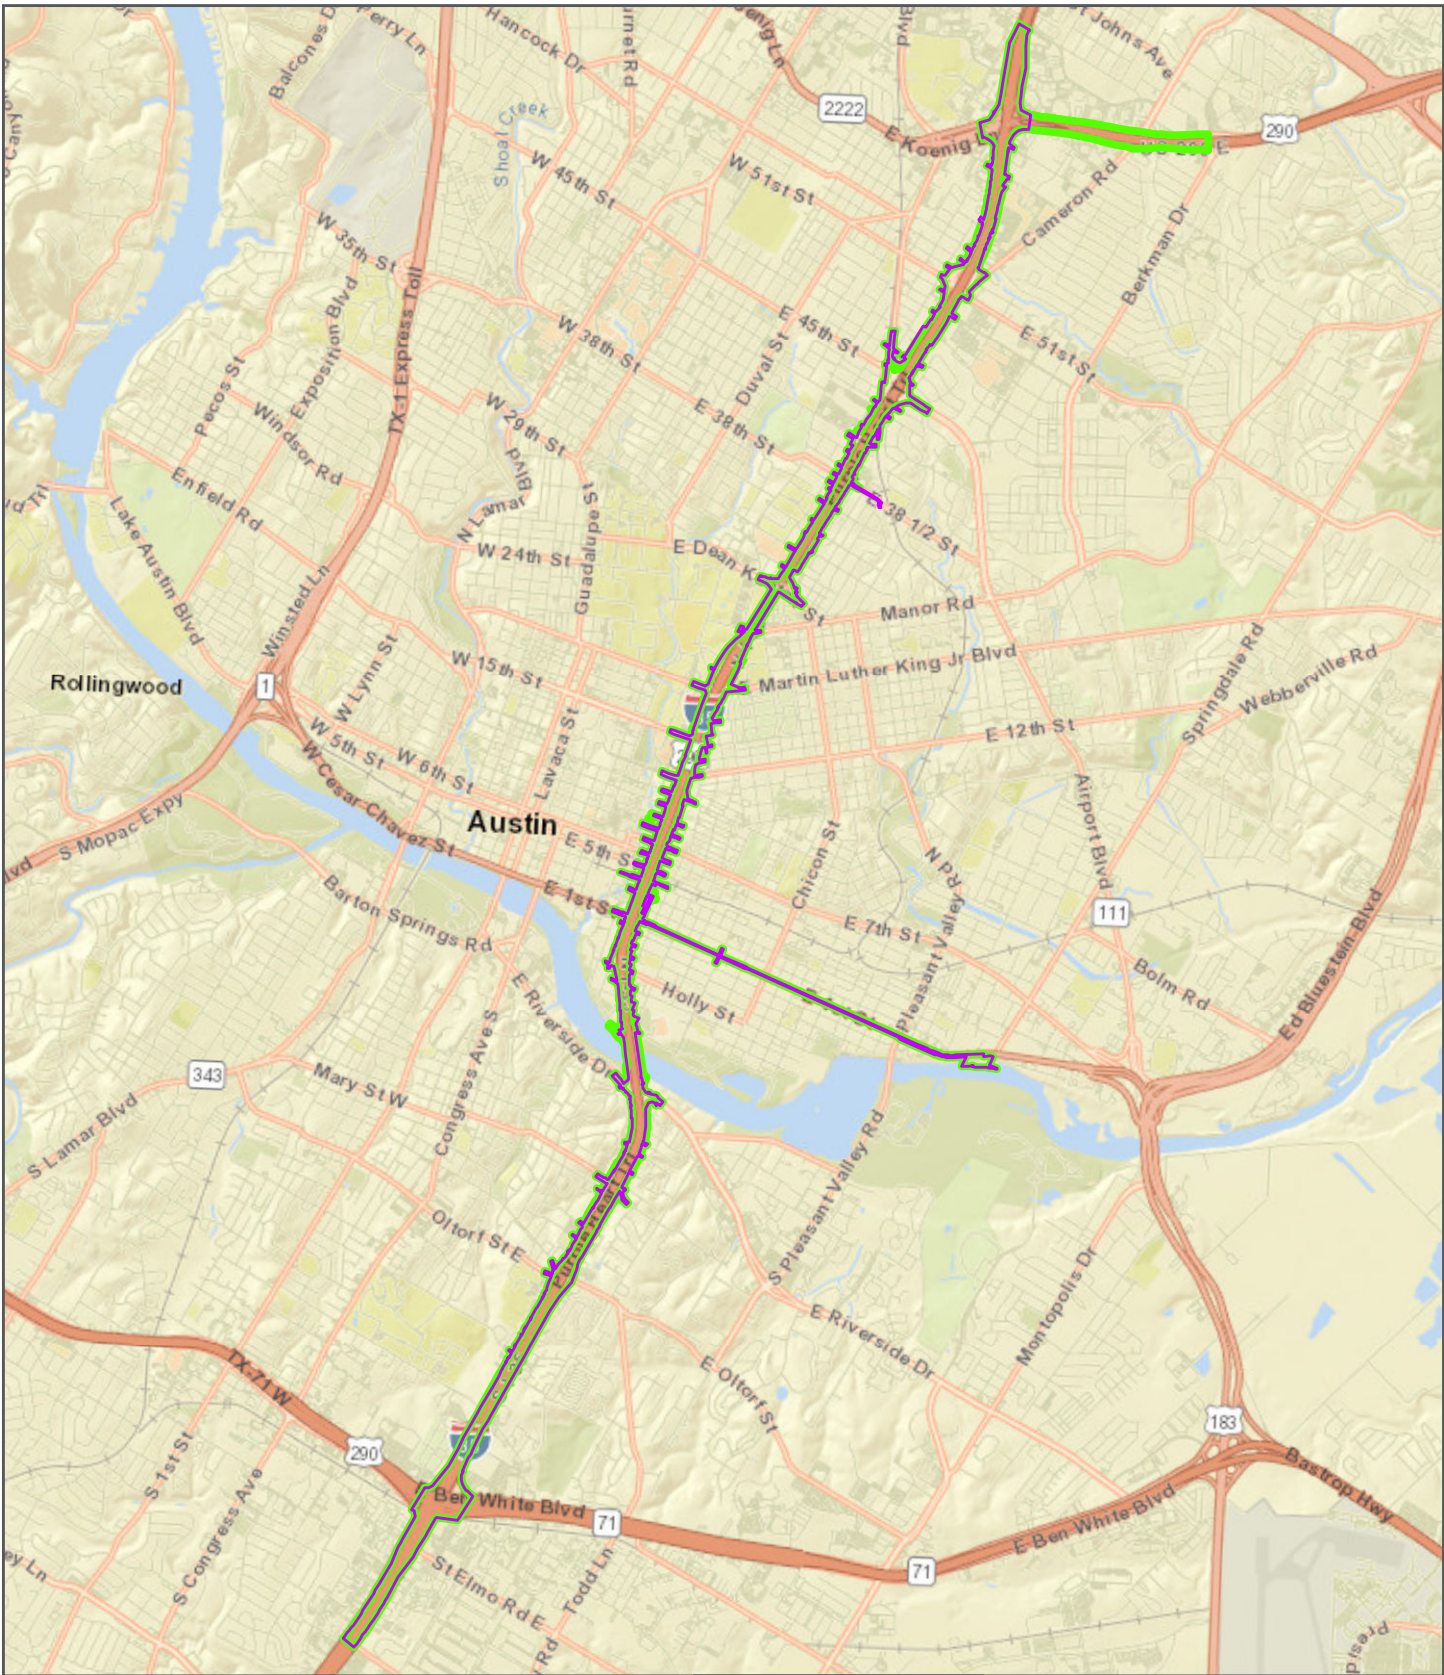

**Appendix A: Project Location Map**

Project Location Map

- Legend**
- ALTERNATIVE 2
  - MODIFIED ALTERNATIVE 3

**PROJECT LOCATION MAP**

I-35 CAPITAL EXPRESS  
CENTRAL PROJECT  
TRAVIS COUNTY, TX

AUGUST 2022

FIGURE 1